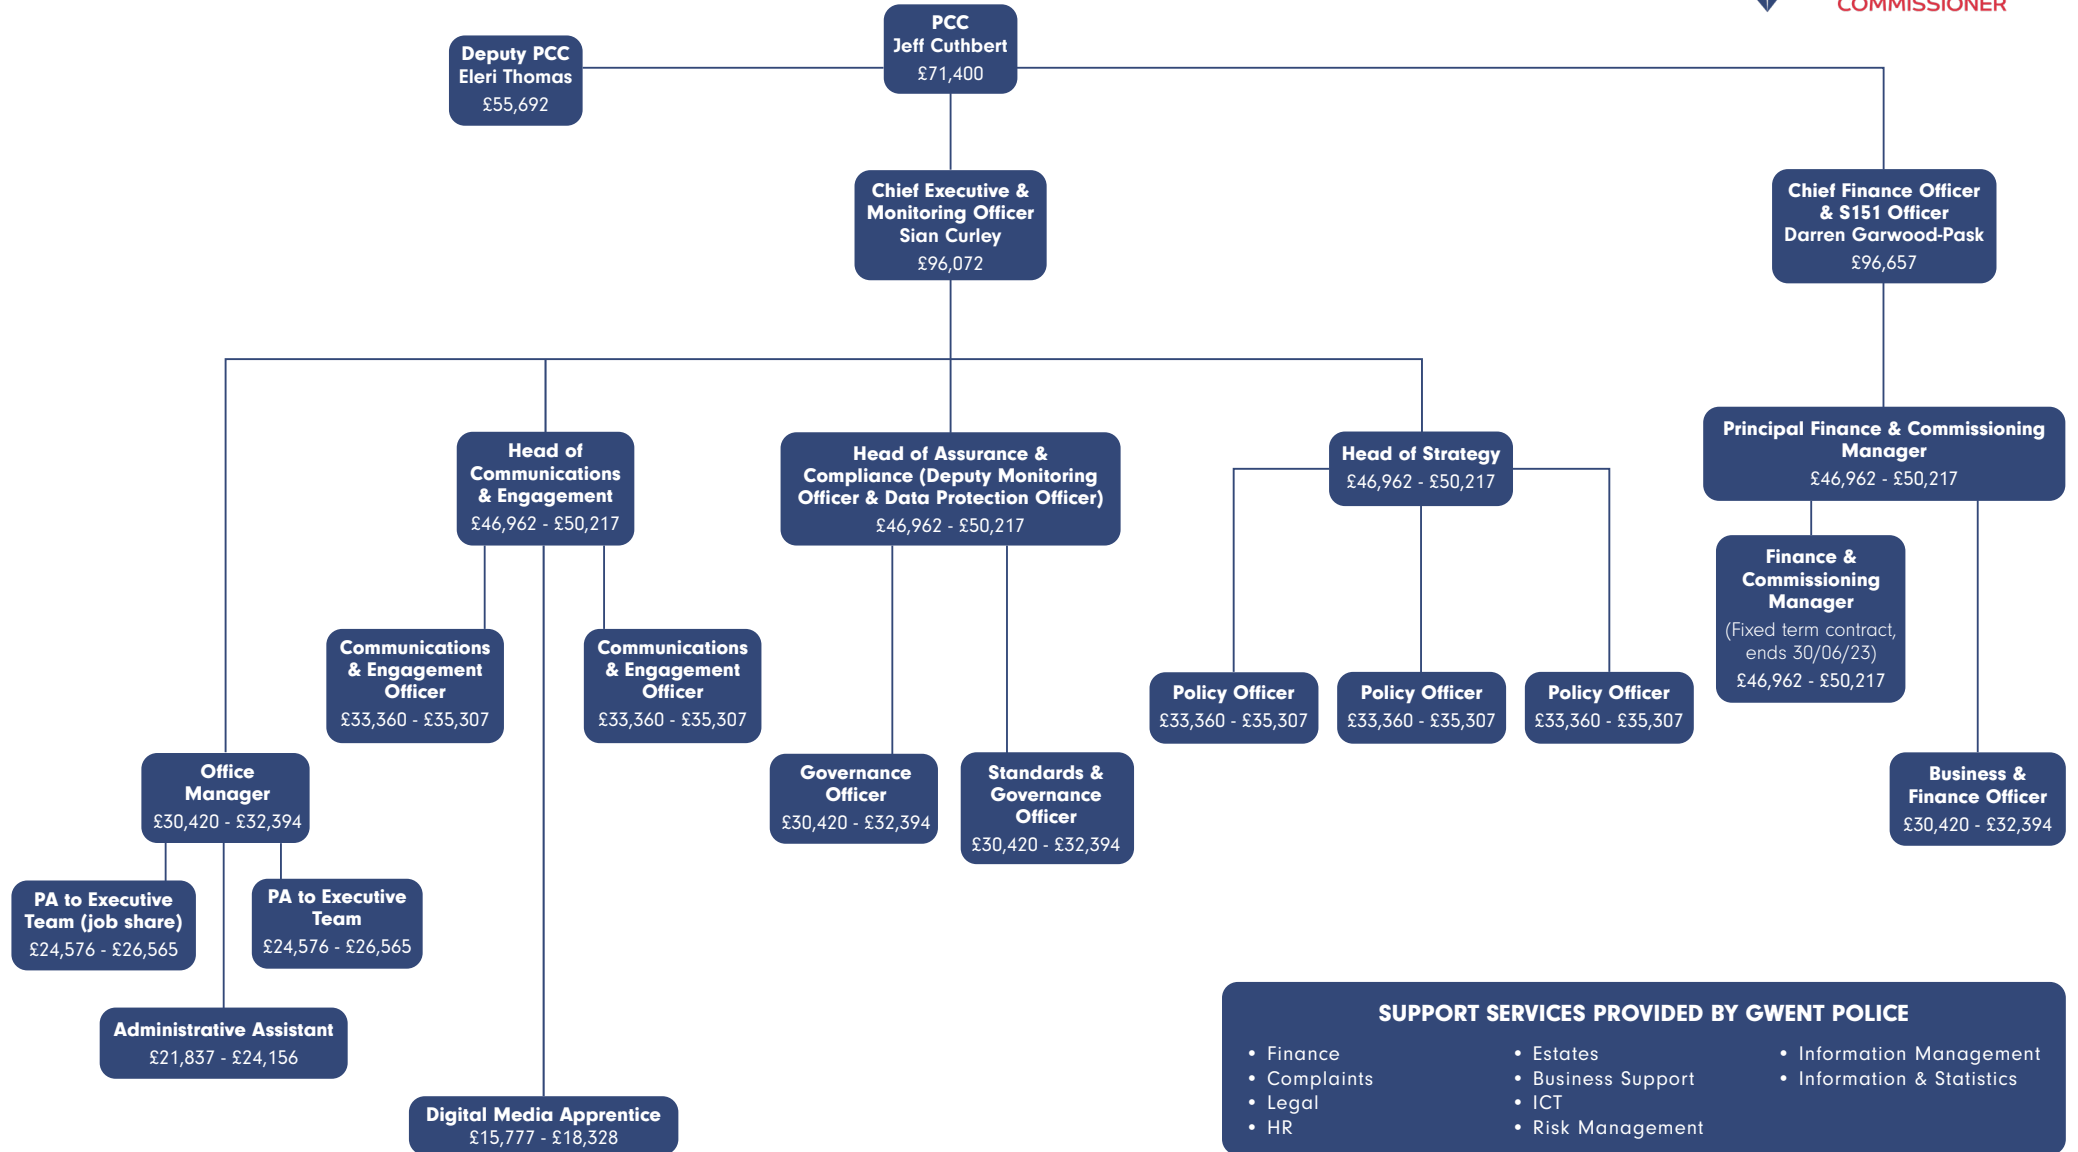

# OFFICE OF THE POLICE & CRIME COMMISSIONER FOR GWENT'S STAFF STRUCTURE

**SUPPORT SERVICES PROVIDED BY GWENT POLICE**

- Finance
- Complaints
- Legal
- HR
- Estates
- Business Support
- ICT
- Risk Management
- Information Management
- Information & Statistics